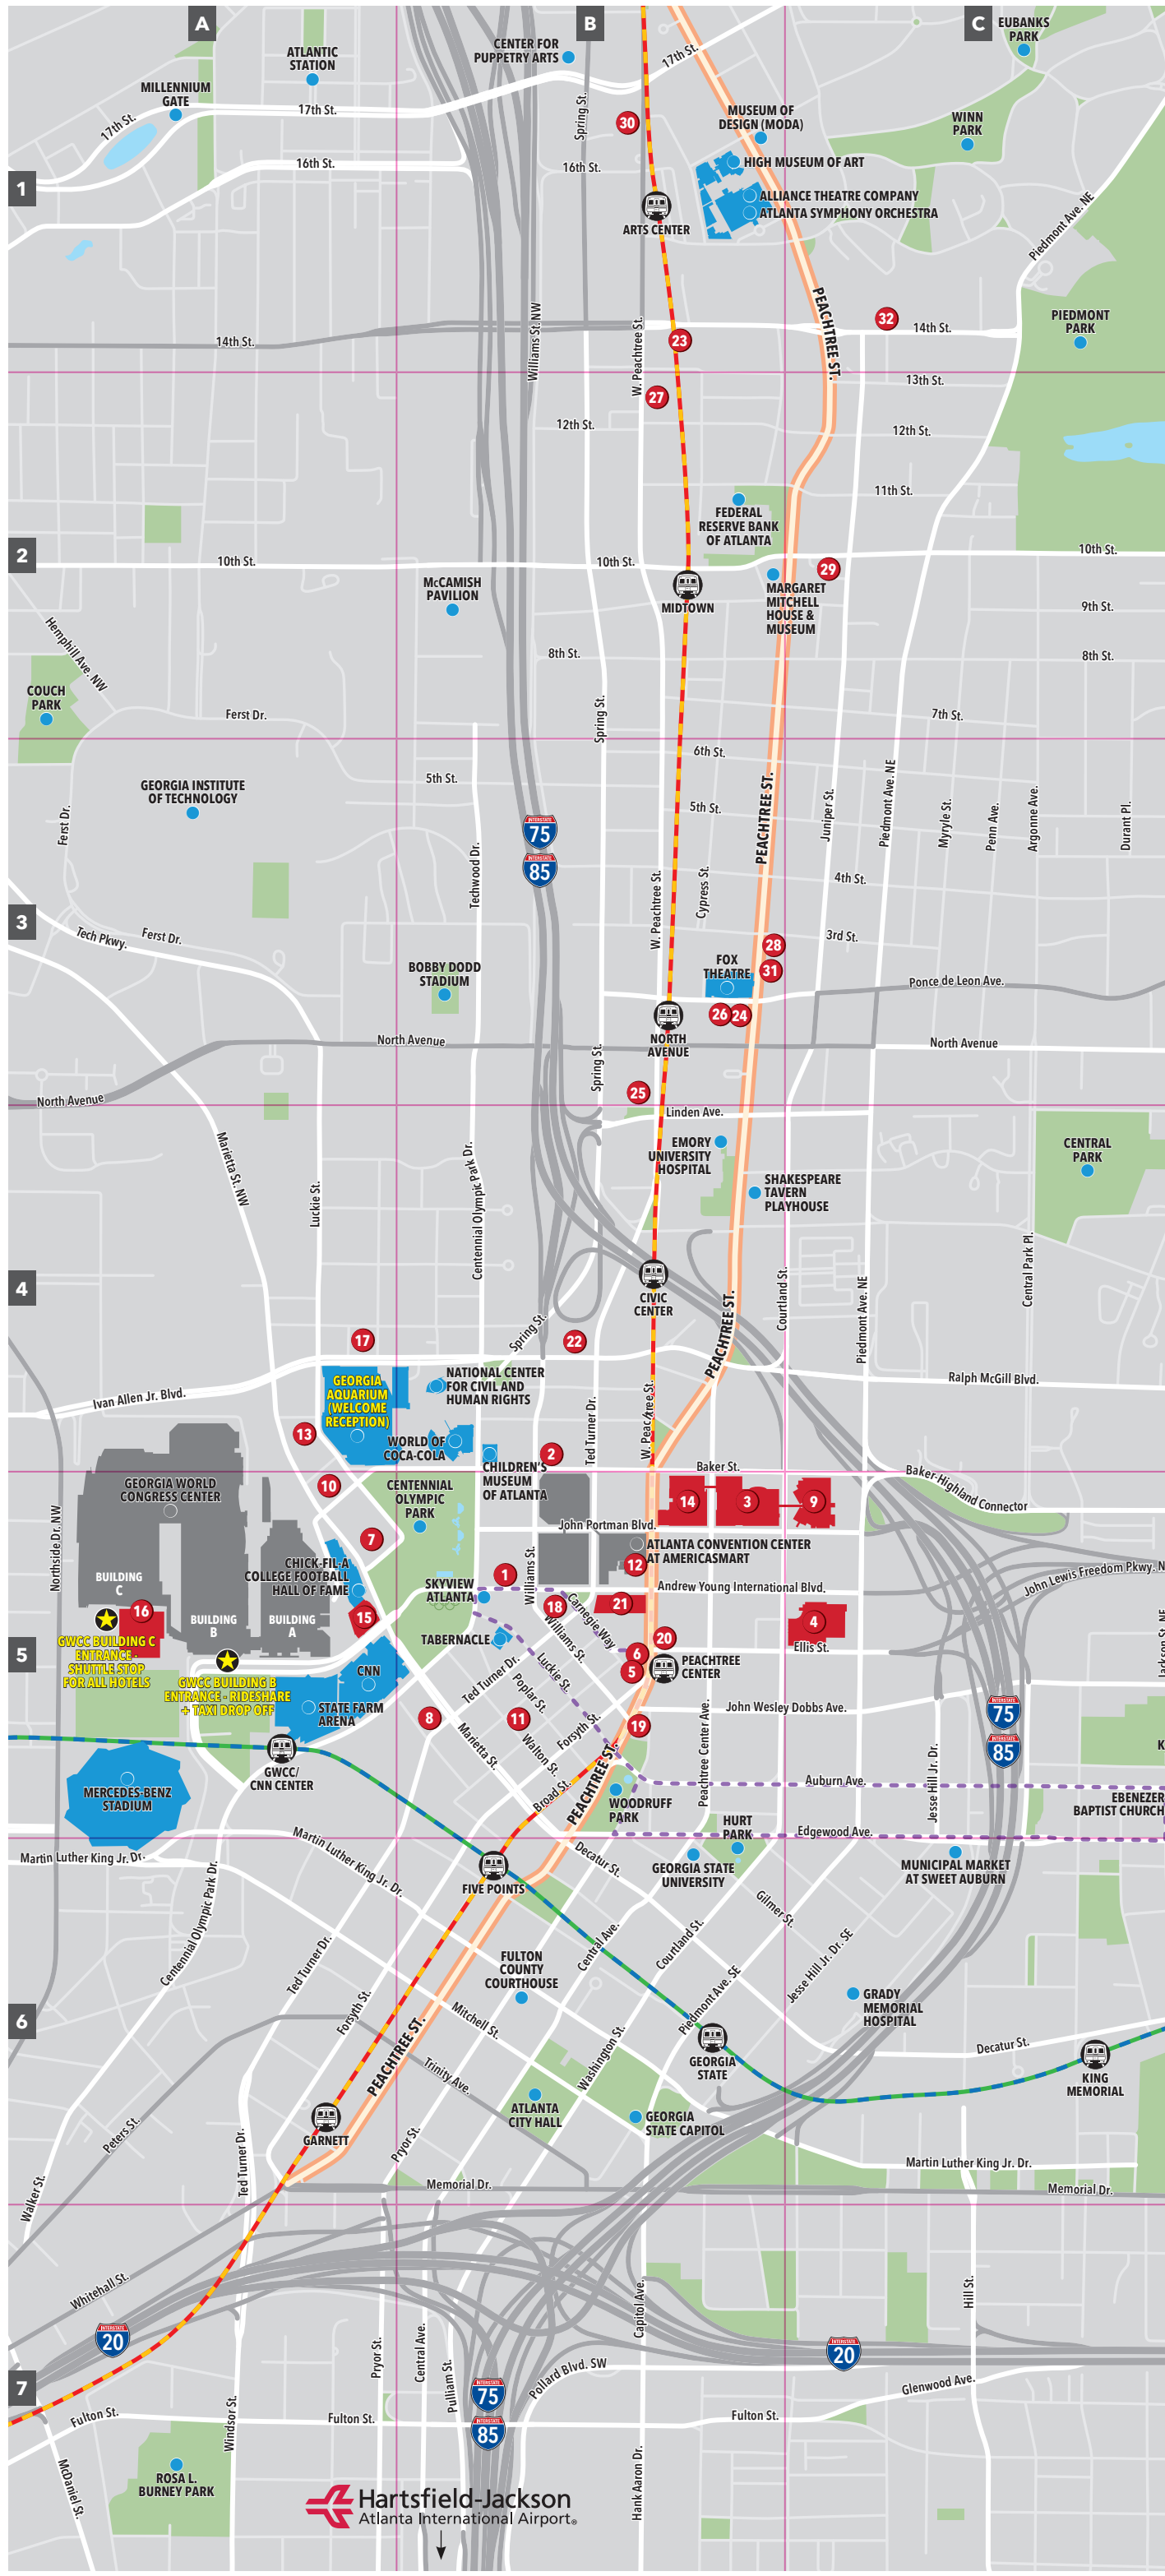

THE GLOBAL PRODUCE AND FLORAL SHOW

DOWNTOWN

	Grid
1 AC Hotel by Marriott Atlanta Downtown	B-5
2 Aloft Atlanta Downtown	B-4
3 Atlanta Marriott Marquis	B-5
4 Courtland Grand Hotel, Trademark Collection by Wyndham	C-5
5 Courtyard by Marriott Atlanta Downtown	B-5
6 Ellis Hotel, Atlanta, a Tribute Portfolio Hotel	B-5
7 Embassy Suites Atlanta at Centennial Olympic Park	A-5
8 Glenn Hotel	B-5
9 Hilton Atlanta	C-5
10 Hilton Garden Inn Atlanta Downtown	A-5
11 Home2 Suites Atlanta Downtown	B-5
12 Hotel Indigo Atlanta Downtown, an IHG Hotel	B-5
13 Hyatt Place Atlanta Centennial Park	A-4
14 Hyatt Regency Atlanta	B-5
15 Omni Atlanta Hotel at Centennial Park	A-5
16 Signia Atlanta Georgia World Congress Center	A-5
17 SpringHill Suites Atlanta Downtown	A-4
18 The American Hotel Atlanta Downtown - a DoubleTree by Hilton	B-5
19 The Candler Hotel Atlanta, Curio Collection by Hilton	B-5
20 The Ritz-Carlton Atlanta	B-5
21 The Westin Peachtree Plaza, Atlanta	B-5
22 W Atlanta - Downtown	B-4

MIDTOWN

23 Atlanta Marriott Suites Midtown	B-1
24 Courtyard Atlanta Midtown	B-3
25 Crowne Plaza Atlanta Midtown	B-3
26 Element Atlanta Midtown	B-3
27 Epicurean Atlanta	B-2
28 Hotel Indigo Atlanta Midtown, an IHG Hotel	B-3
29 Hyatt Centric Midtown Atlanta	C-2
30 Kimpton Shane Hotel	B-1
31 The Georgian Terrace	B-3
32 The Starling Atlanta Midtown	C-1

October 17-19, 2024

INTERNATIONAL
FRESH PRODUCE

LEGEND

- Hotels
- Convention Centers
- Point of Interest
- GWCC Entrances
- MARTA Station
- MARTA Red Line
- MARTA Gold Line
- MARTA Blue Line
- MARTA Green Line
- Atlanta Streetcar

Hartsfield-Jackson
Atlanta International Airport