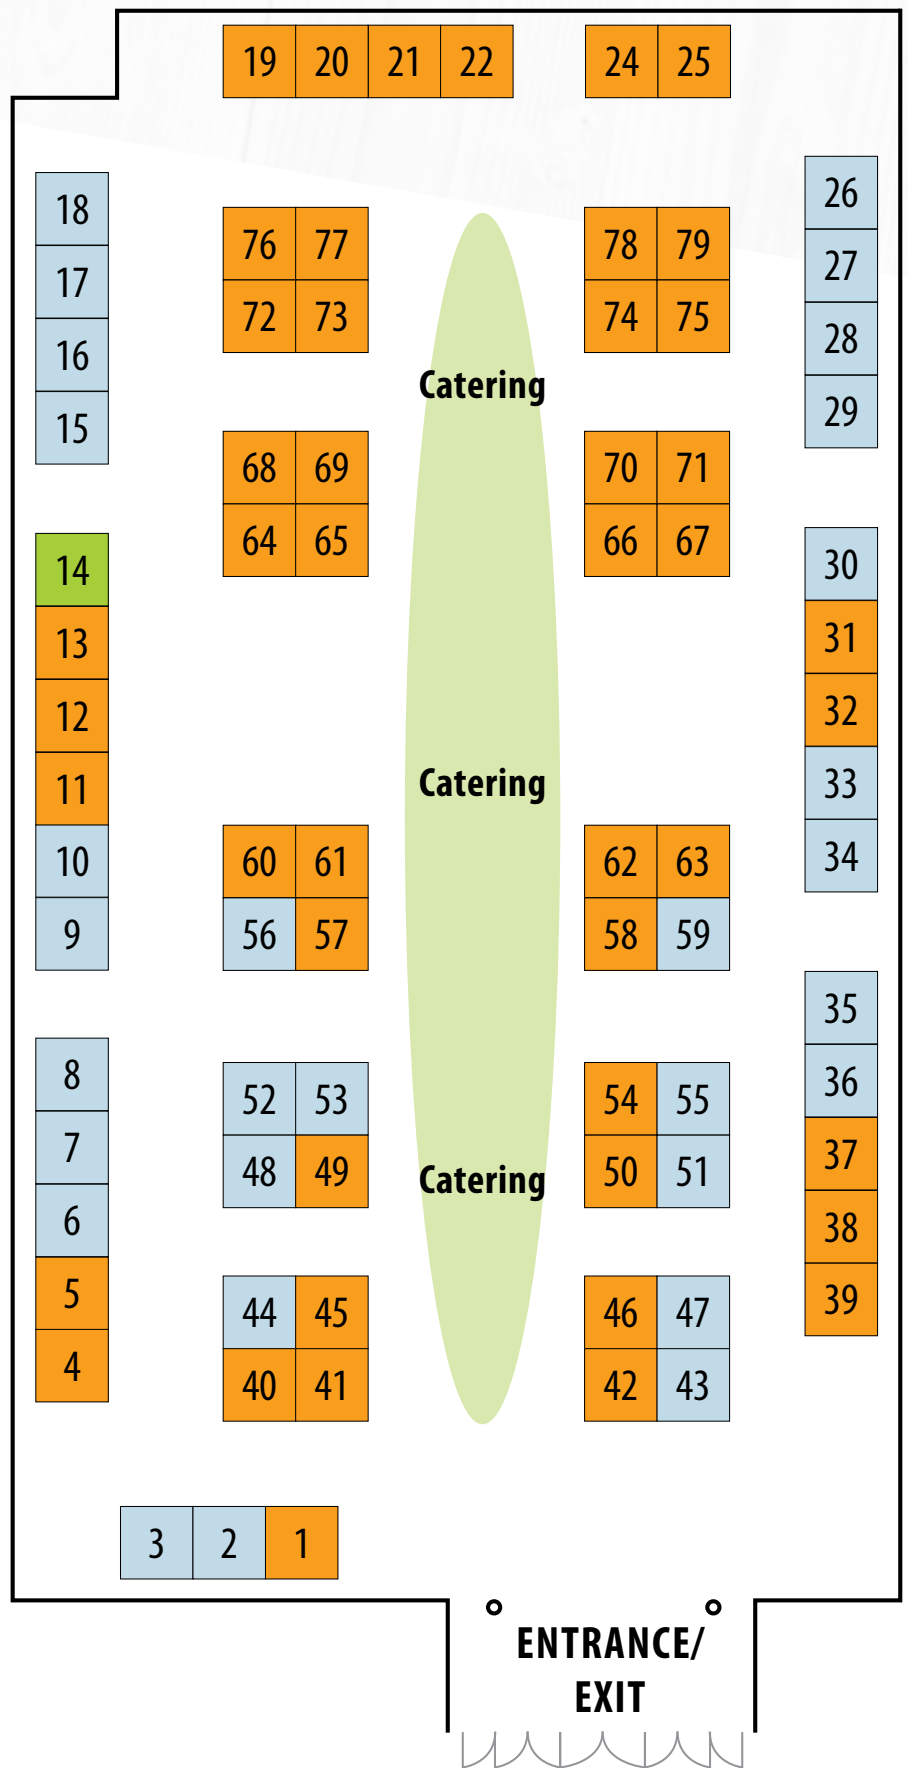

## FLOOR PLAN

1.	ZZ2	44.	
2.		45.	PALTRACK
3.		46.	APAC
4.	ABSA Agribusiness	47.	
5.	ABSA Agribusiness	48.	
6.		49.	Redfern
7.		50.	NAMBOARD
8.		51.	
9.		52.	
10.		53.	
11.	Embassy of the Kingdom of the Netherlands	54.	NAMBOARD
12.		55.	
13.		56.	
14.	Standard Bank	57.	PPECB
15.		58.	Sensitech
16.		59.	
17.		60.	Rijk Zwaan
18.		61.	Mpact
19.	Food Lover's Market	62.	CHEP
20.	Food Lover's Market	63.	CHEP
21.	Food Lover's Market	64.	PMA
22.	Food Lover's Market	65.	PMA
24.	Food Lover's Market	66.	PMA
25.	Food Lover's Market	67.	PMA
26.		68.	PMA
27.		69.	PMA
28.		70.	PMA
29.		71.	PMA
30.		72.	Food Lover's Market
31.	RSA Group	73.	Food Lover's Market
32.	RSA Group	74.	Food Lover's Market
33.		75.	Food Lover's Market
34.		76.	Food Lover's Market
35.		77.	Food Lover's Market
36.		78.	Food Lover's Market
37.	NNZ	79.	Food Lover's Market
38.	NNZ		
39.	NNZ		
40.	JHB Market		
41.	JHB Market		
42.	Cravo Equipment		
43.			

### Tradeshaw prices

Members	Non-members
- R18 500.00 for 3x3m <sup>2</sup> shell scheme stand	- R21 300.00 for 3x3m <sup>2</sup> shell scheme stand
- R18 000.00 floor space only	- R20 700.00 floor space only